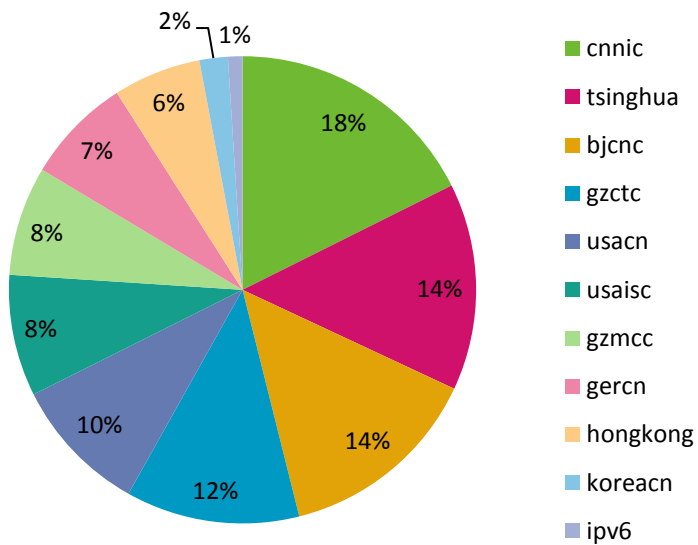

For both expo2010.cn and 世博会.中国, the servers in China are busier. The overseas servers also occupy plenty of proportion.

Data Collected From Oct. 17th – Oct 19th

expo2010.cn