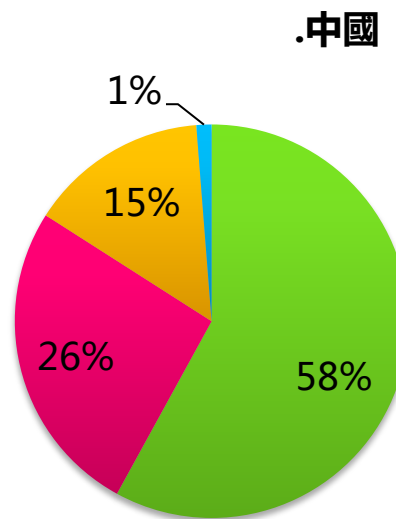

Data from Jul. 9th 2010 to Feb. 1st 2011

There are tests in the last months of 2010 by CNNIC

Data from Jul. 10th 2010 to Jan. 31st 2011

Servers in China are busier, the proportions of '.中國' in oversea servers are higher .

Data from Feb. 10th to Feb. 16th

Distribution of Users Location

total

- Data are from Feb. 10th to Feb. 16th
- CDN are mainly used by domestic users
- 22% users are from USA
- More overseas users use .中國, the percentage of .中國 overseas usage is higher than percentage of .中国 overseas usage
- Mainland users also are querying TC