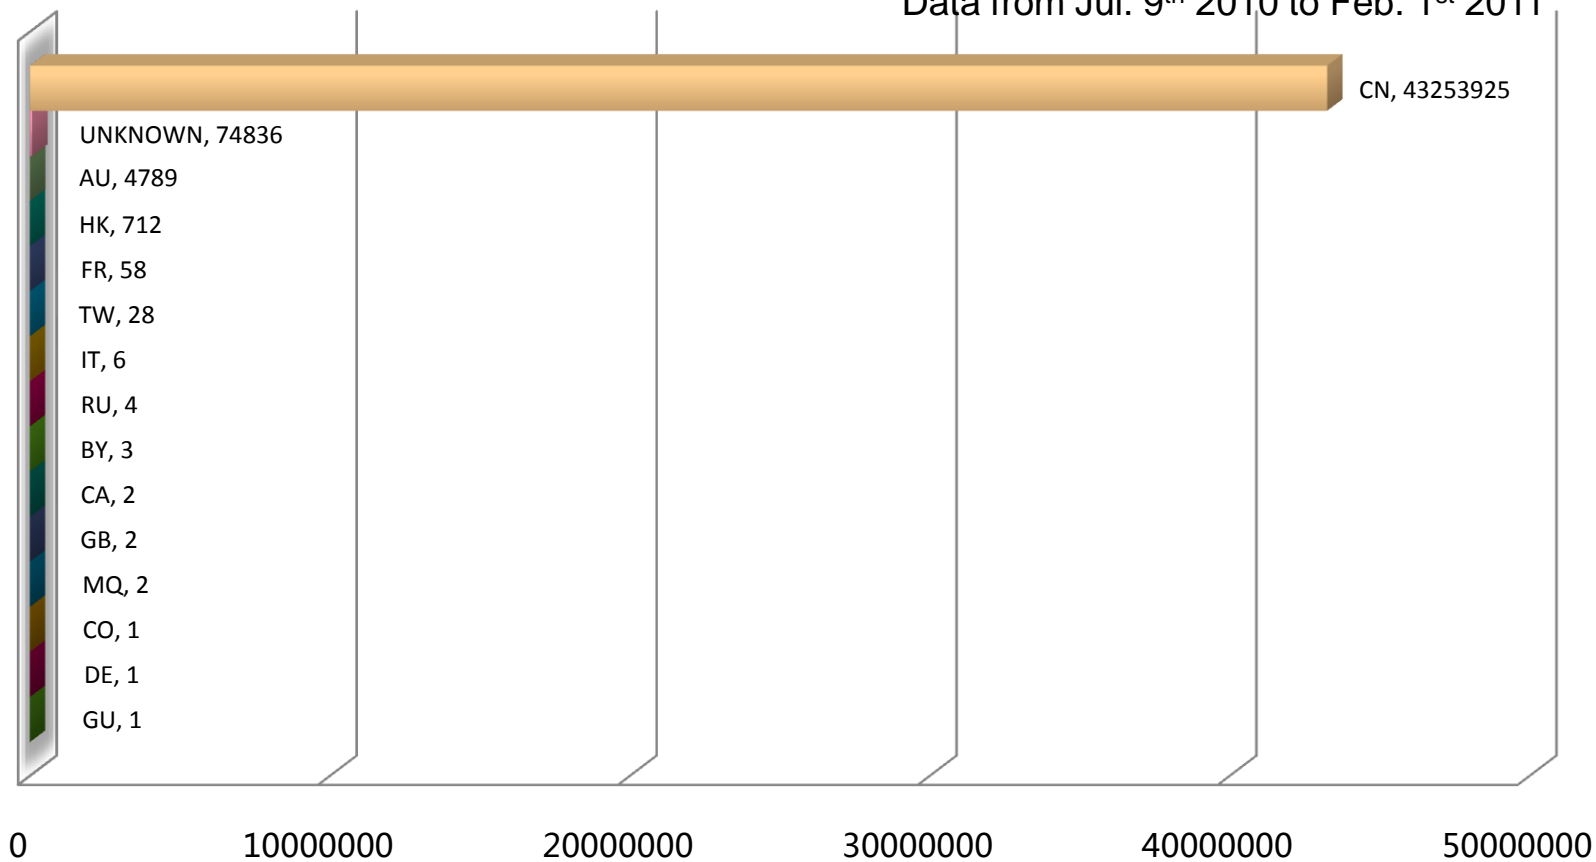

Whois Queries were mainly from Mainland China (Based on source IP)

Data from Jul. 9th 2010 to Feb. 1st 2011