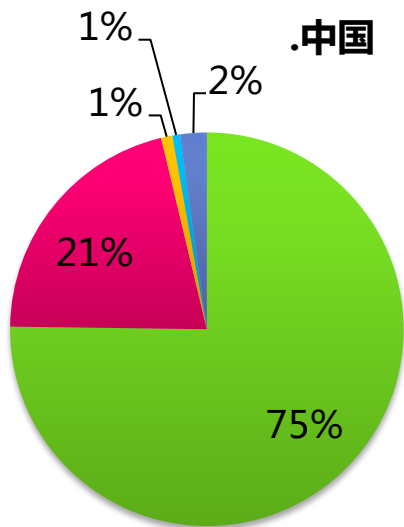

Data from Jul. 9th 2010 to Feb. 1st 2011

There are tests in the last months of 2010 by CNNIC

Data from Jul. 10th 2010 to Jan. 31st 2011

Servers in China are busier, the proportions of '.中國' in oversea servers are higher .

Data from Feb. 10th to Feb. 16th

Distribution of Users Location

total

- Data are from Feb. 10th to Feb. 16th
- CDN are mainly used by domestic users
- 22% users are from USA
- More overseas users use .中國, the percentage of .中國 overseas usage is higher than percentage of .中国 overseas usage
- Mainland users also are querying TC