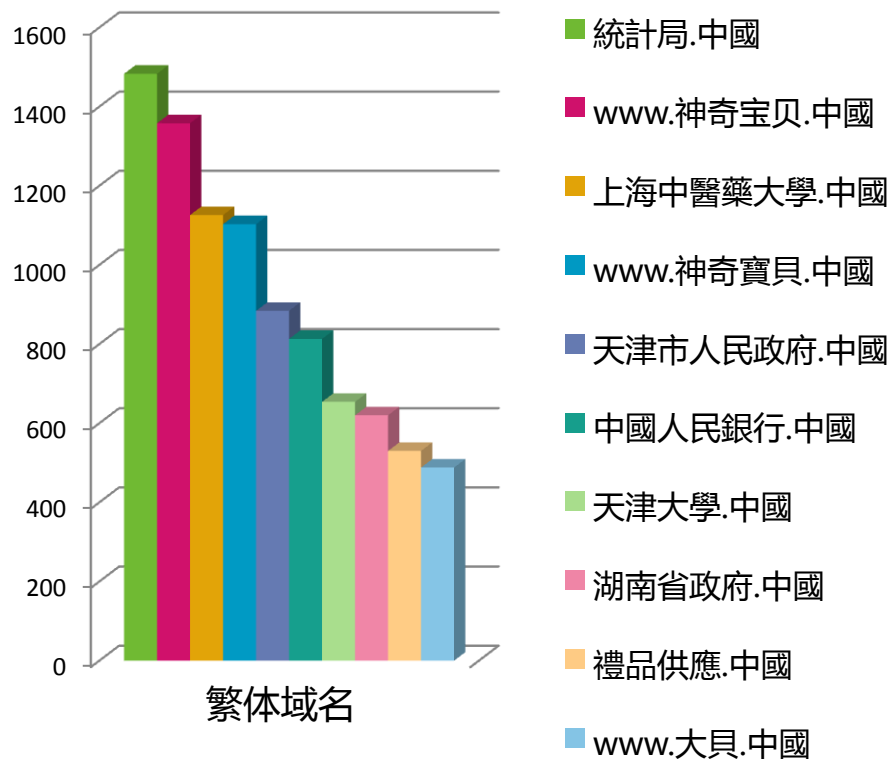

Data from Feb. 10th to Feb. 16th

Distribution of Users Location

total

- Data are from Feb. 10th to Feb. 16th
- CDN are mainly used by domestic users
- 22% users are from USA
- More overseas users use .中國, the percentage of .中國 overseas usage is higher than percentage of .中国 overseas usage
- Mainland users also are querying TC

Queries were not evenly distributed, few IPs took most queries

Data from Feb. 10th to Feb. 16th

Popular websites of .中国 and .中國 are different.

Data from Feb. 10th to Feb. 16th

TOP 10 of .中国

TOP 10 of .中國

Distribution of the Query Types

Data from Feb. 10th to Feb. 16th

The ratio of users from China to all users querying 世博会.中国 is higher than expo2010.cn
The users from all the world query both 世博会.中国 and expo2010.cn

Data Collected From Oct. 17th – Oct 19th