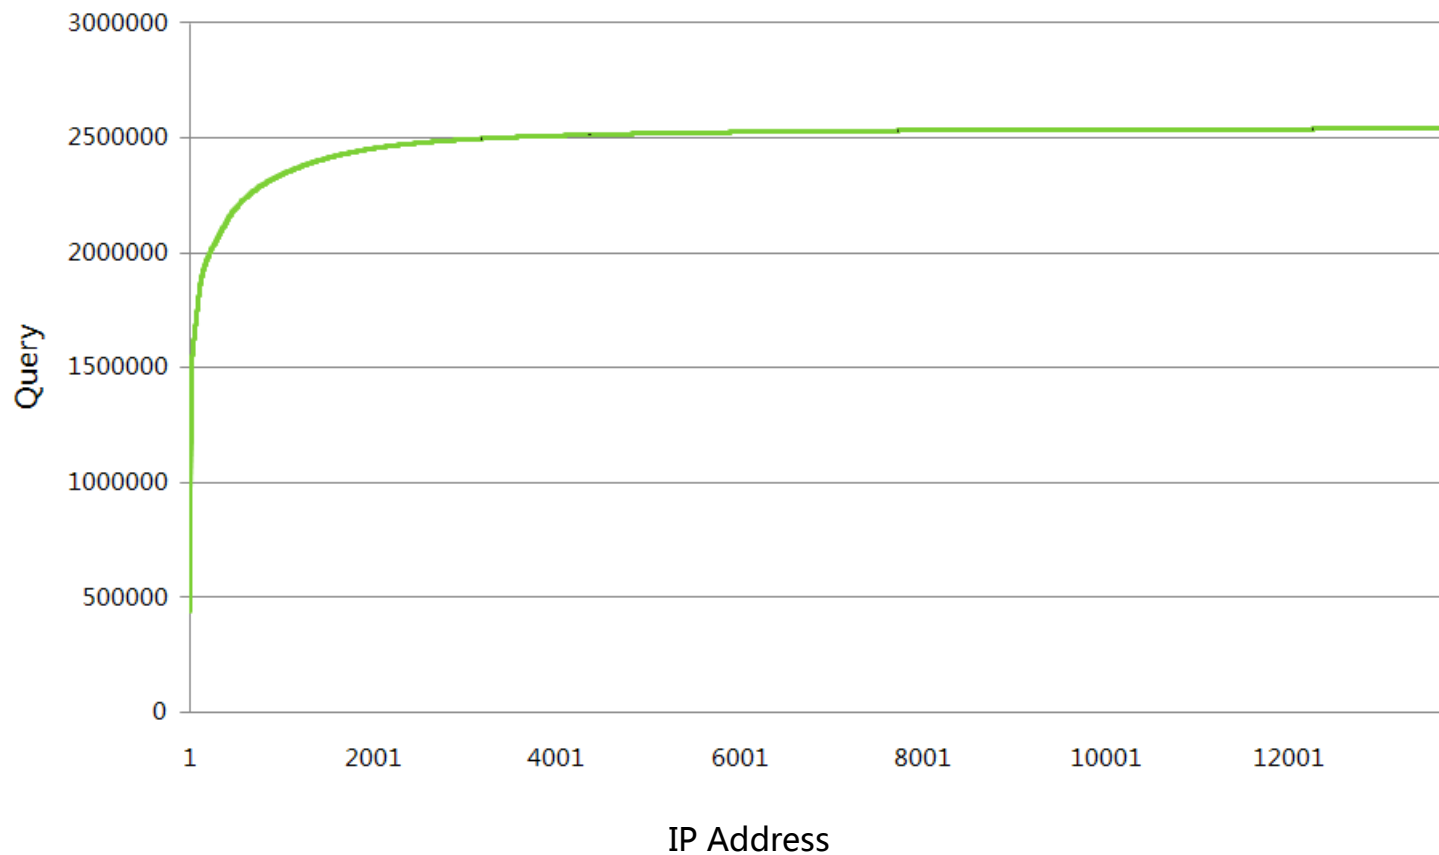

Queries were not evenly distributed, few IPs took most queries

Data from Feb. 10th to Feb. 16th