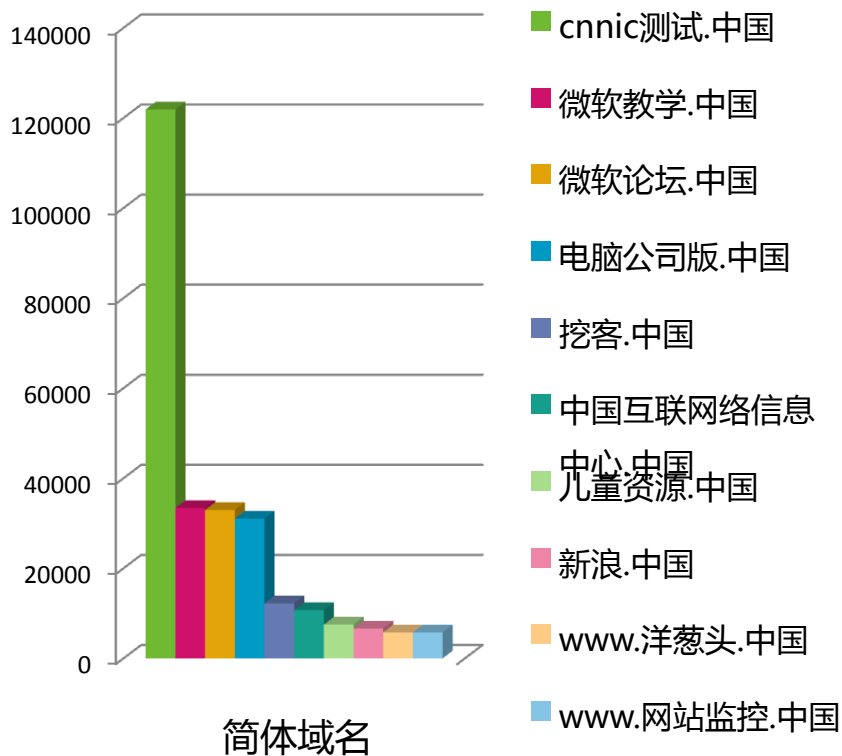

Data from Feb. 10th to Feb. 16th

Distribution of Users Location

total

- Data are from Feb. 10th to Feb. 16th
- CDN are mainly used by domestic users
- 22% users are from USA
- More overseas users use .中國, the percentage of .中國 overseas usage is higher than percentage of .中国 overseas usage
- Mainland users also are querying TC

Queries were not evenly distributed, few IPs took most queries

Data from Feb. 10th to Feb. 16th

Popular websites of .中国 and .中國 are different.

Data from Feb. 10th to Feb. 16th

TOP 10 of .中国

TOP 10 of .中國

Distribution of the Query Types

Data from Feb. 10th to Feb. 16th

The ratio of users from China to all users querying 世博会.中国 is higher than expo2010.cn
The users from all the world query both 世博会.中国 and expo2010.cn

Data Collected From Oct. 17th – Oct 19th