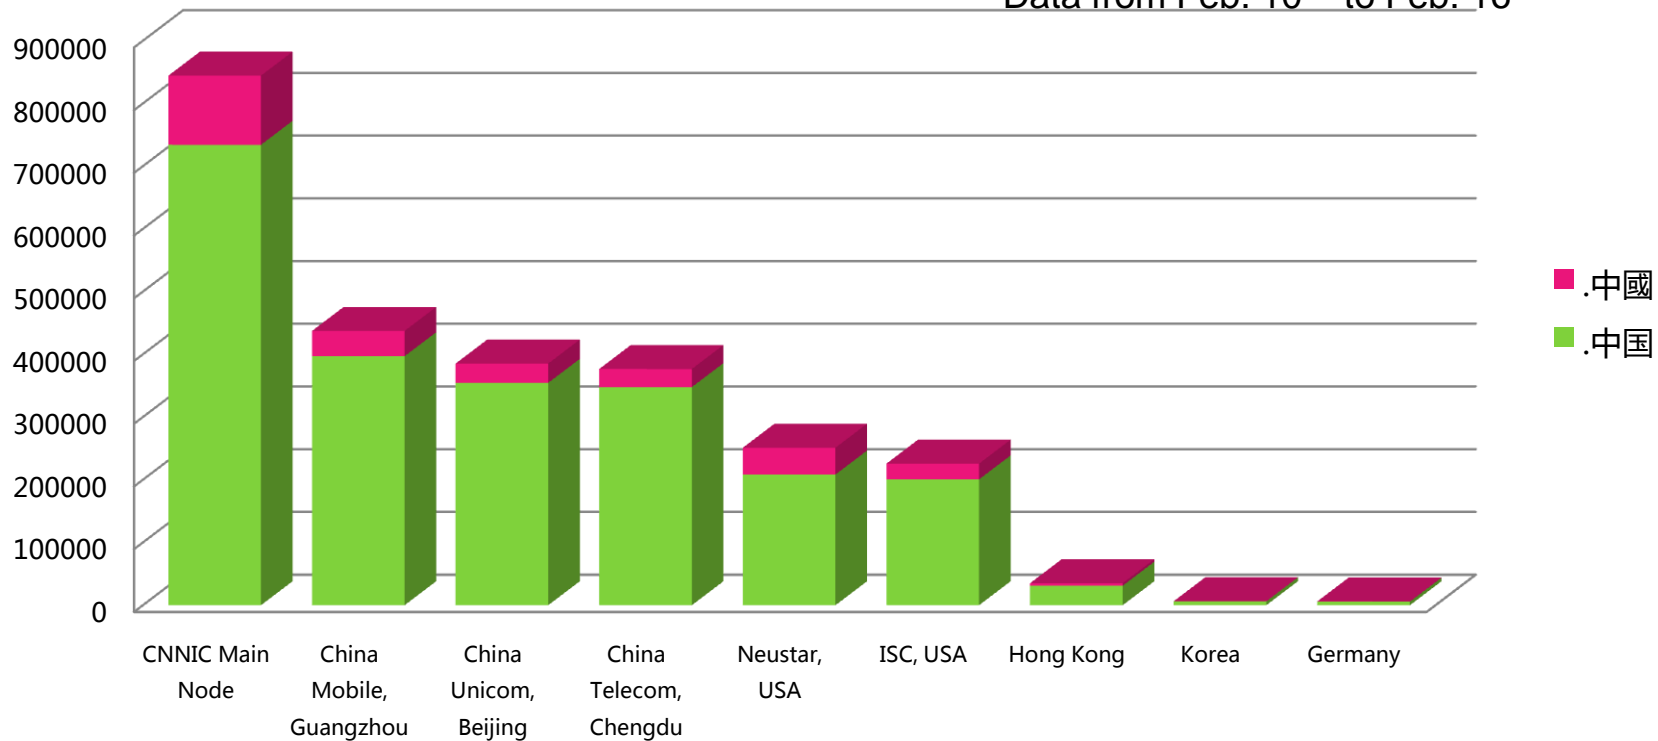

Servers in China are busier, the proportions of '.中國' in oversea servers are higher .

Data from Feb. 10th to Feb. 16th