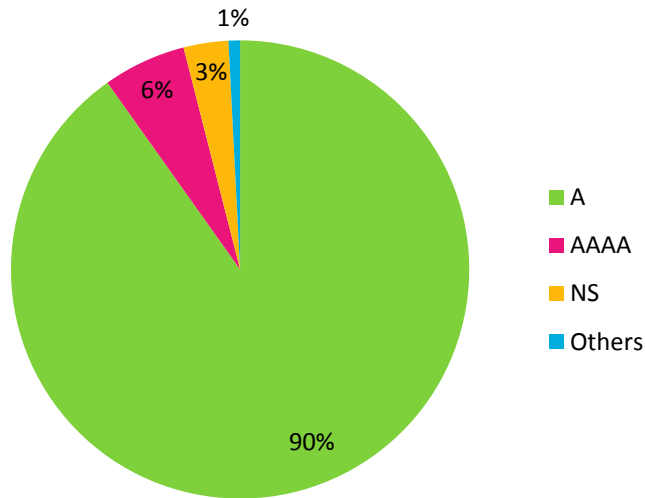

Data from Feb. 10th to Feb. 16th

The ratio of users from China to all users querying 世博会.中国 is higher than expo2010.cn
The users from all the world query both 世博会.中国 and expo2010.cn

Data Collected From Oct. 17th – Oct 19th

expo2010.cn

- CN
- US
- JP
- HK
- DE
- TW
- GB
- CA
- RU
- OTHER

世博会.中国

- CN
- US
- OTHER

Both expo2010.cn and 世博会.中国, most of the queries are for A record

Data Collected From Oct. 17th – Oct 19th

expo2010.cn