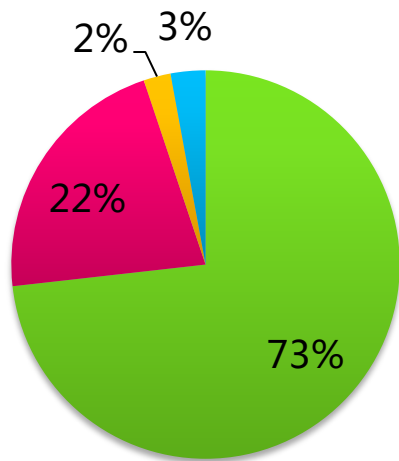

Data from Jul. 9th 2010 to Feb. 1st 2011

There are tests in the last months of 2010 by CNNIC

Data from Jul. 10th 2010 to Jan. 31st 2011

Servers in China are busier, the proportions of '.中國' in oversea servers are higher .

Data from Feb. 10th to Feb. 16th

Distribution of Users Location

total

- Data are from Feb. 10th to Feb. 16th
- CDN are mainly used by domestic users
- 22% users are from USA
- More overseas users use .中國, the percentage of .中國 overseas usage is higher than percentage of .中国 overseas usage
- Mainland users also are querying TC