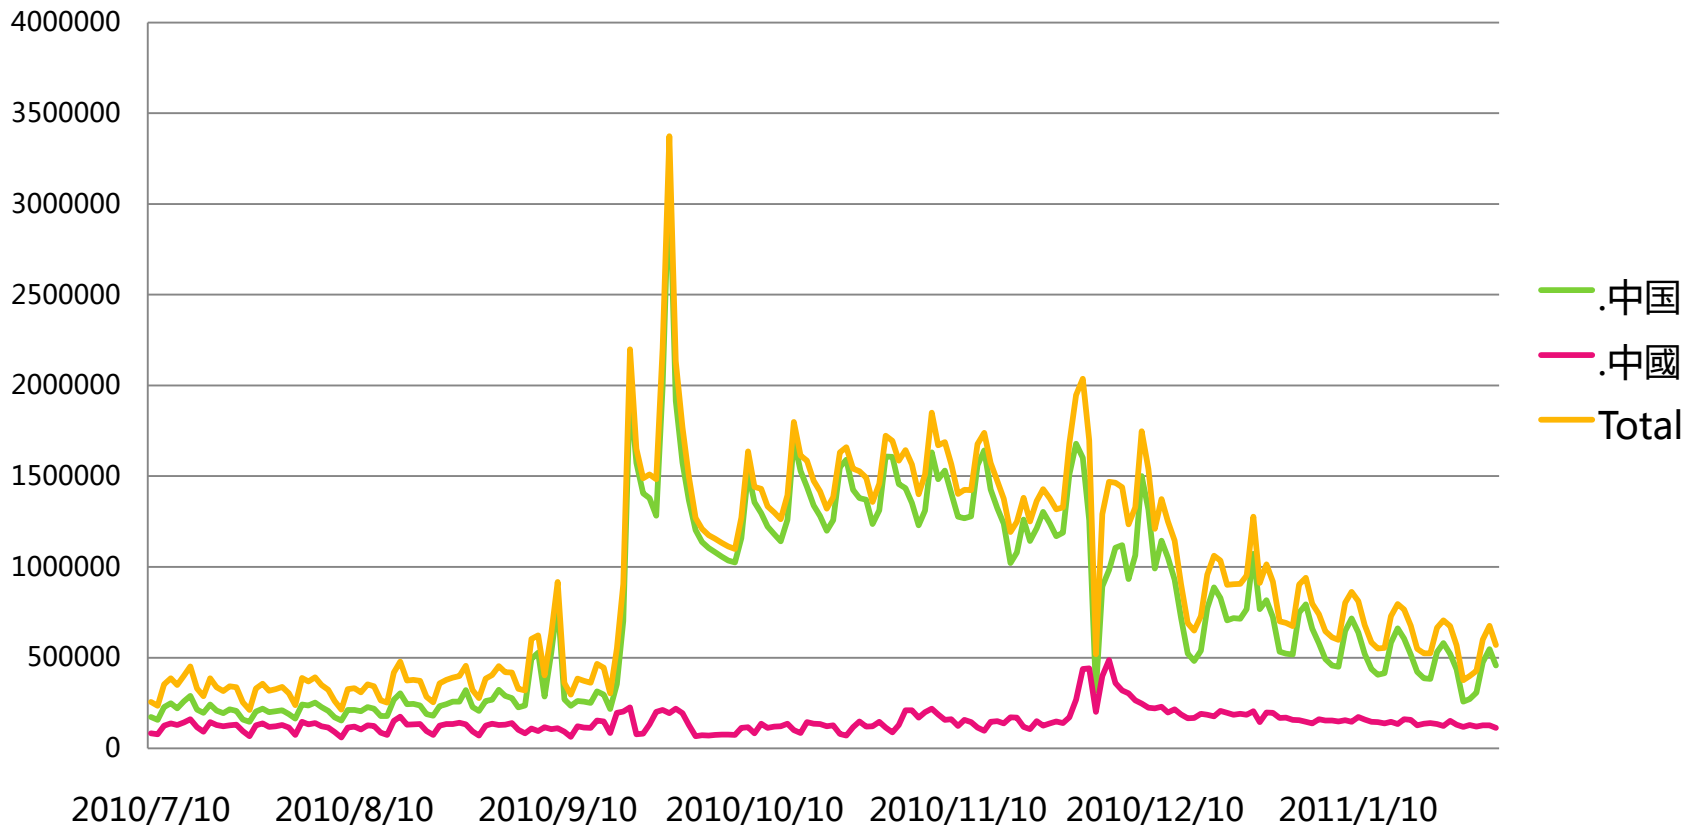

Data from Jul. 9th 2010 to Feb. 1st 2011

There are tests in the last months of 2010 by CNNIC

Data from Jul. 10th 2010 to Jan. 31st 2011

Servers in China are busier, the proportions of '.中國' in oversea servers are higher .